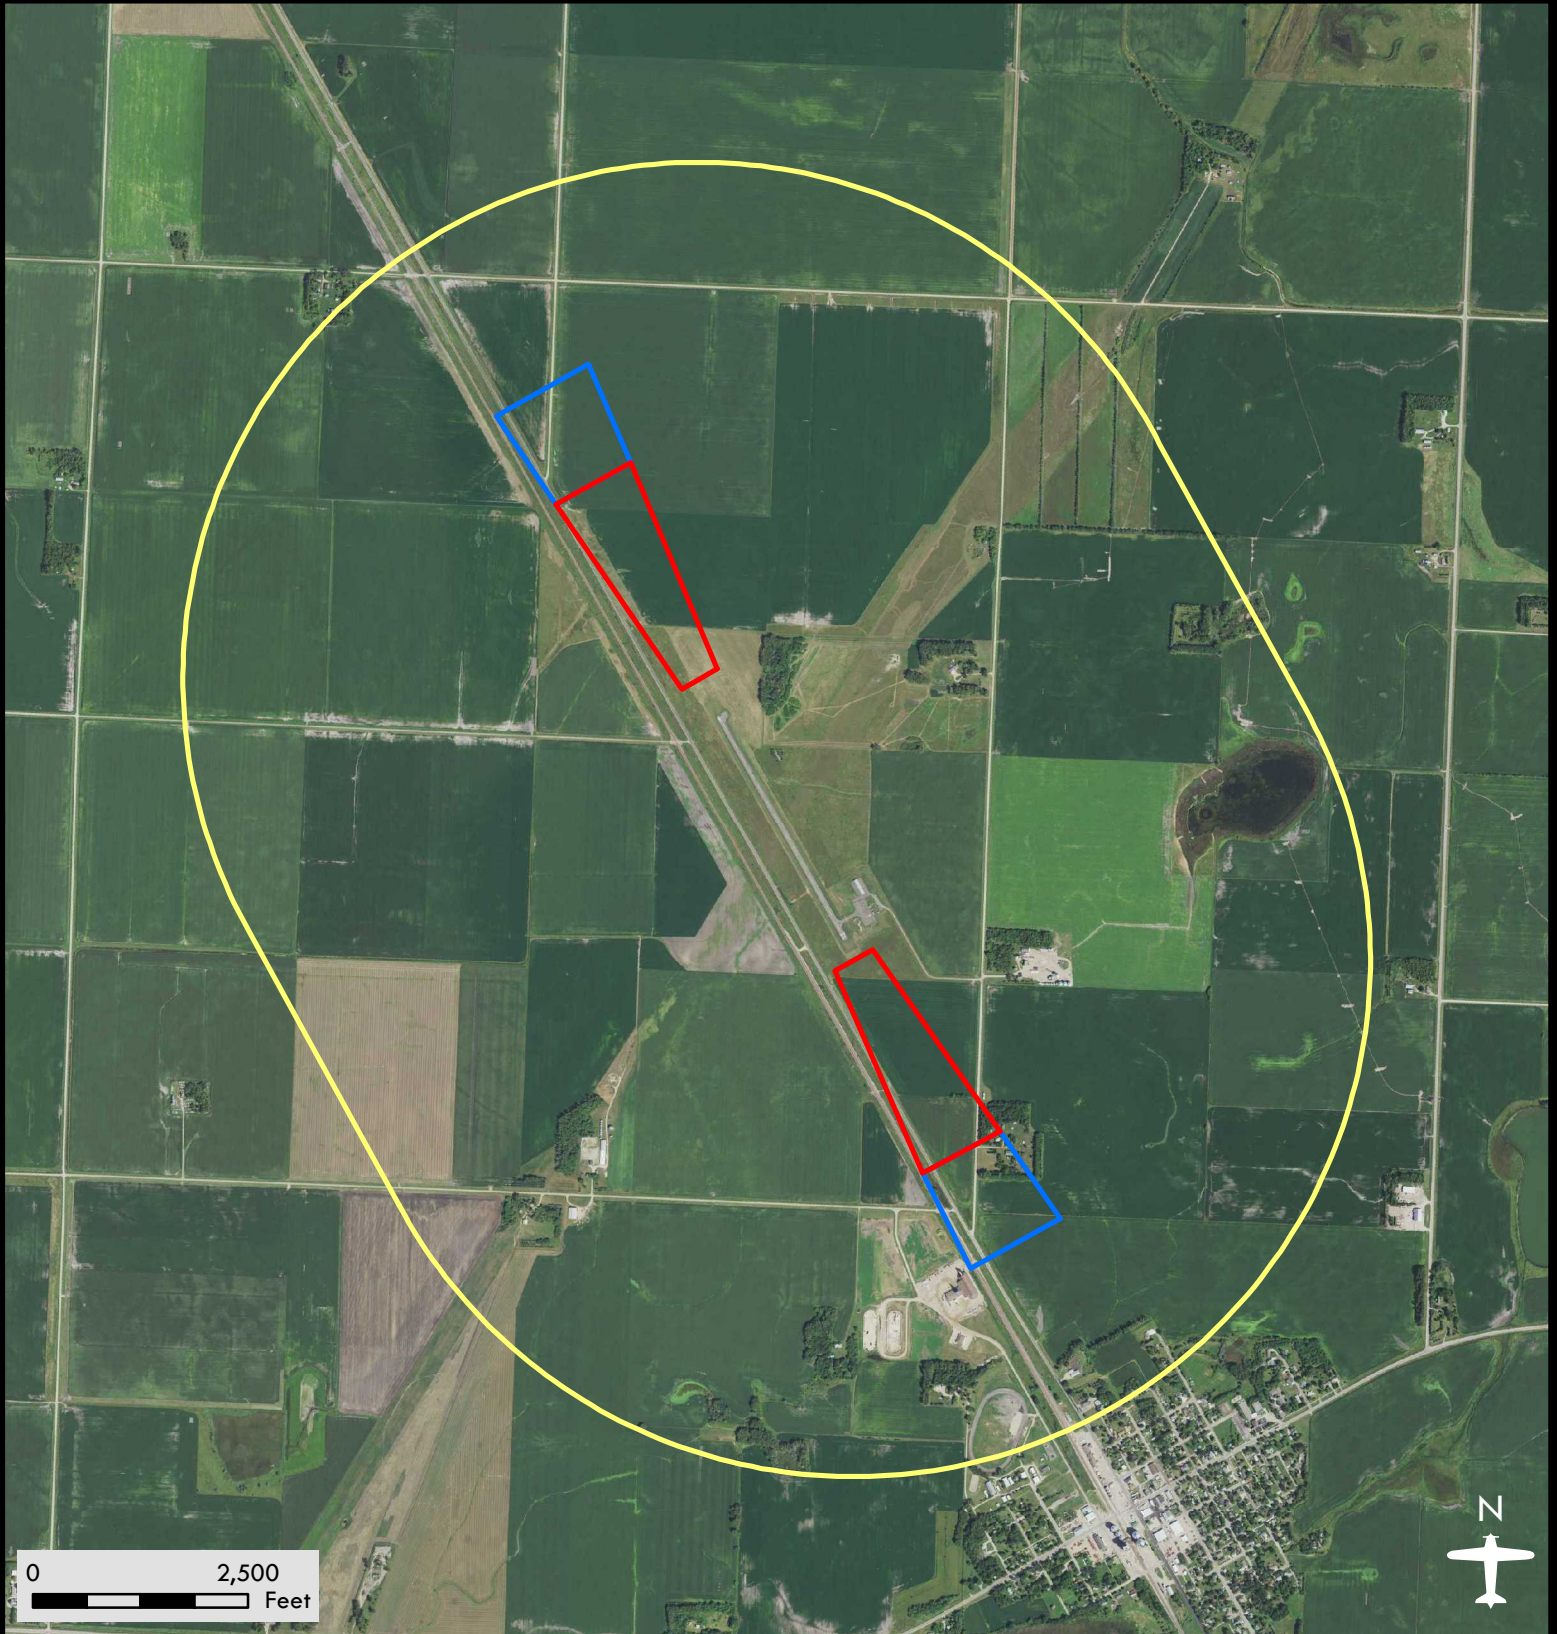

Herman Municipal Airport

Airport Safety Zones

Date: 08/08/2018

Legend

-  Zone A
-  Zone B
-  Zone C

DISCLAIMER: This is not an official zoning map. To view the official map and ordinance for this airport, please visit the Airport Zoning Information Warehouse at <https://www.dot.state.mn.us/aero/planning/zoning-warehouse.html>. The State of Minnesota makes no representations or warranties expressed or implied, with respect to the reuse of the data provided herewith regardless of its format or the means of its transmission. There is no guarantee or representation to the user as to the accuracy, currency, suitability, or reliability of this data for any purpose. The user accepts the data "as is." The State of Minnesota assumes no responsibility for loss or damage incurred as a result of any user's reliance on this data. All maps and other material provided herein are protected by copyright. Permission is granted to copy and use the materials herein.